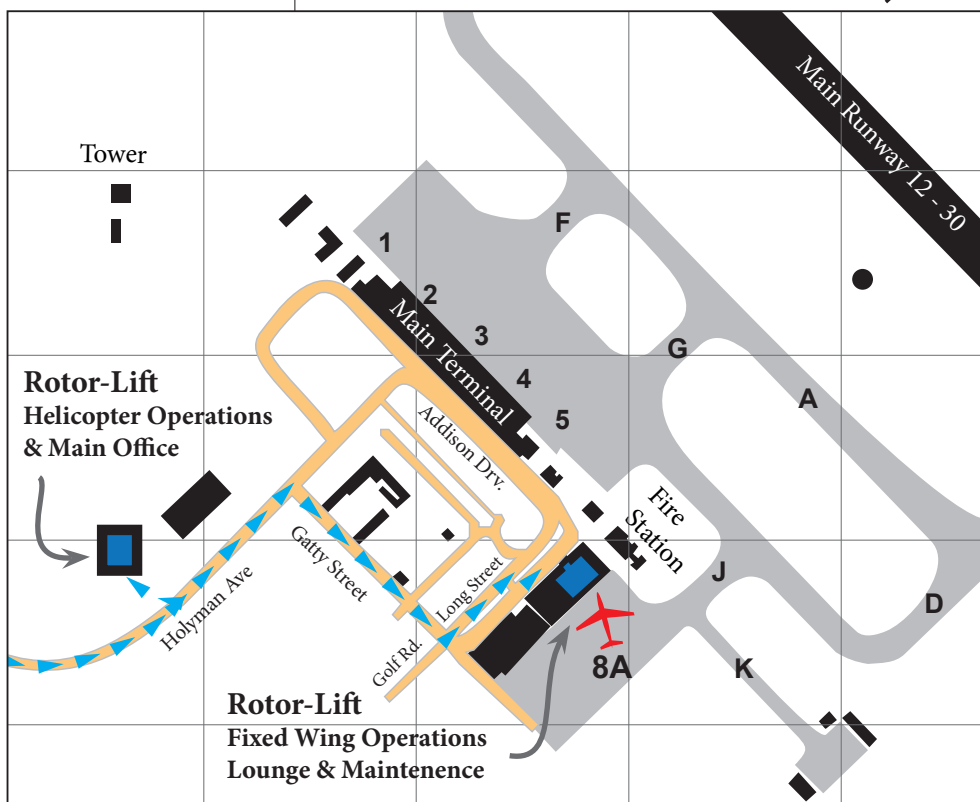

ROTOR-LIFT AVIATION AERODROME CHART - HOBART

Aircraft parking is usually arranged for bay 8A in front of our hanger. 'Follow me' guidance is usually available.

Rotor-Lift Aviation
 100 Holyman AVE, Hobart Airport
 Postal: PO Box 275 Rosny Park Tas 7018
 Phone: 03 6248 4117 | Fax: 03 6248 4206
 hobartbase@rotorlift.com.au | www.rotorlift.com.au