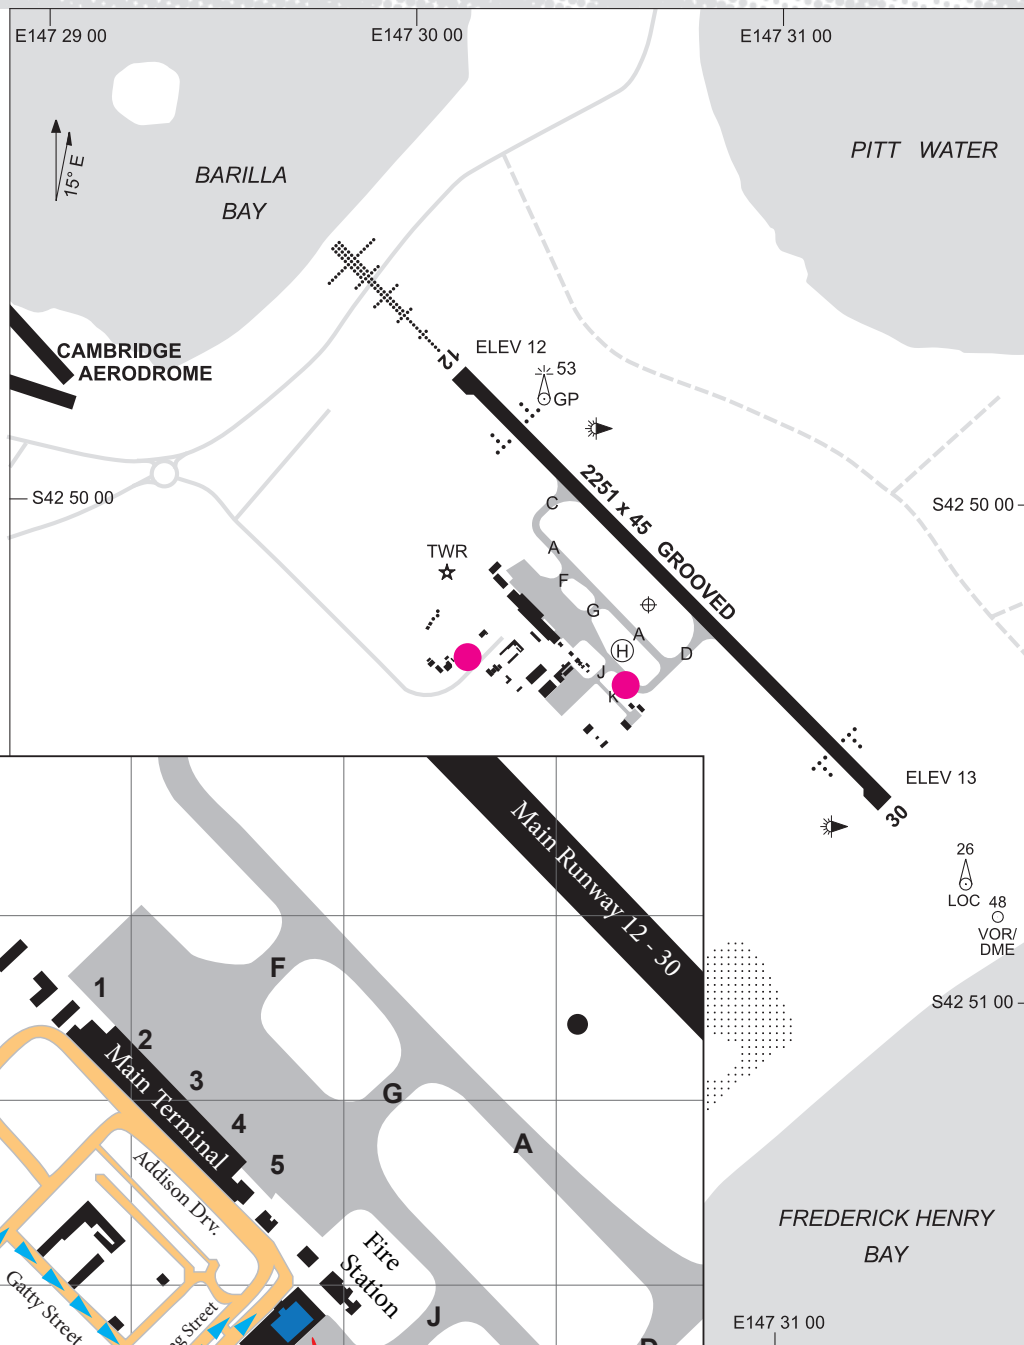

ROTOR-LIFT AVIATION AERODROME CHART - HOBART

Aircraft parking is usually arranged for bay 8A in front of our hanger. 'Follow me' guidance is usually available.

Rotor-Lift Aviation
 100 Holyman AVE, Hobart Airport
 Postal: PO Box 275 Rosny Park Tas 7018
 Phone: 03 6248 4117 | Fax: 03 6248 4206
 hobartbase@rotorlift.com.au | www.rotorlift.com.au